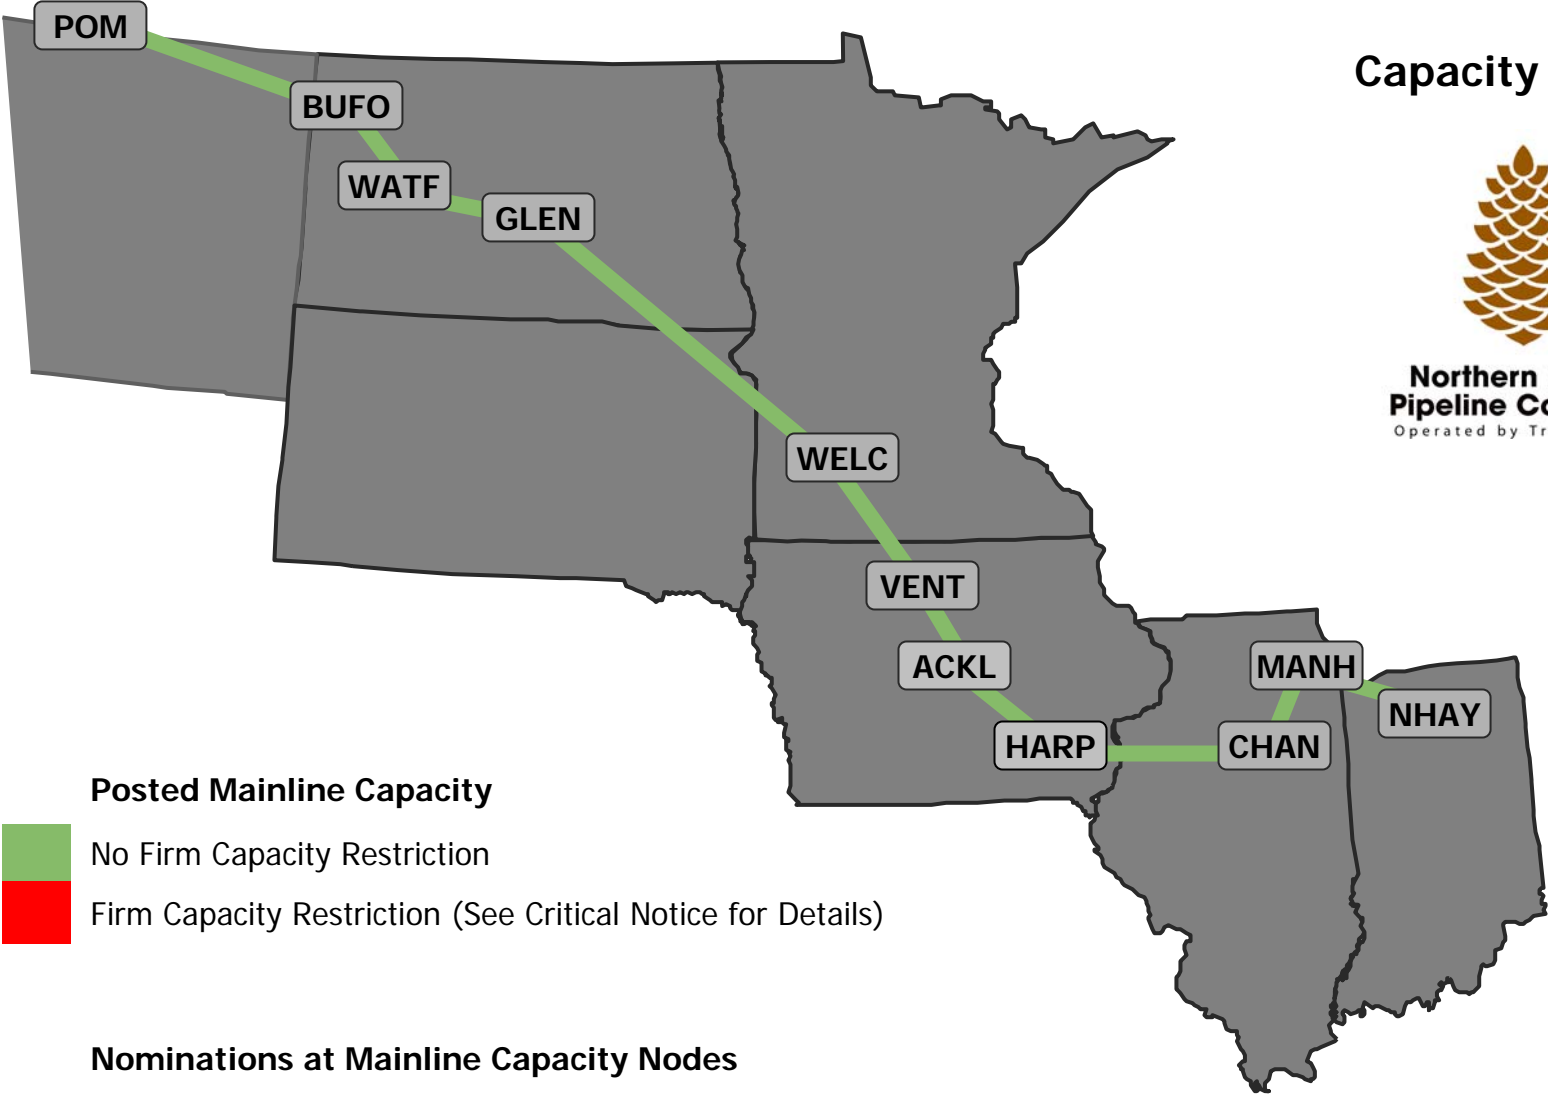

Capacity Traffic

Northern Border Pipeline Company
Operated by TransCanada

Posted Mainline Capacity

-  No Firm Capacity Restriction
-  Firm Capacity Restriction (See Critical Notice for Details)

Nominations at Mainline Capacity Nodes

-  Capacity Allocation Required (Total Mainline Nominations > Node Capacity)

Nominations at Receipt/Delivery Points

-  Capacity Allocation Required (Total Point Nominations > Point Capacity)

[Click here for Posted Capacity](#)